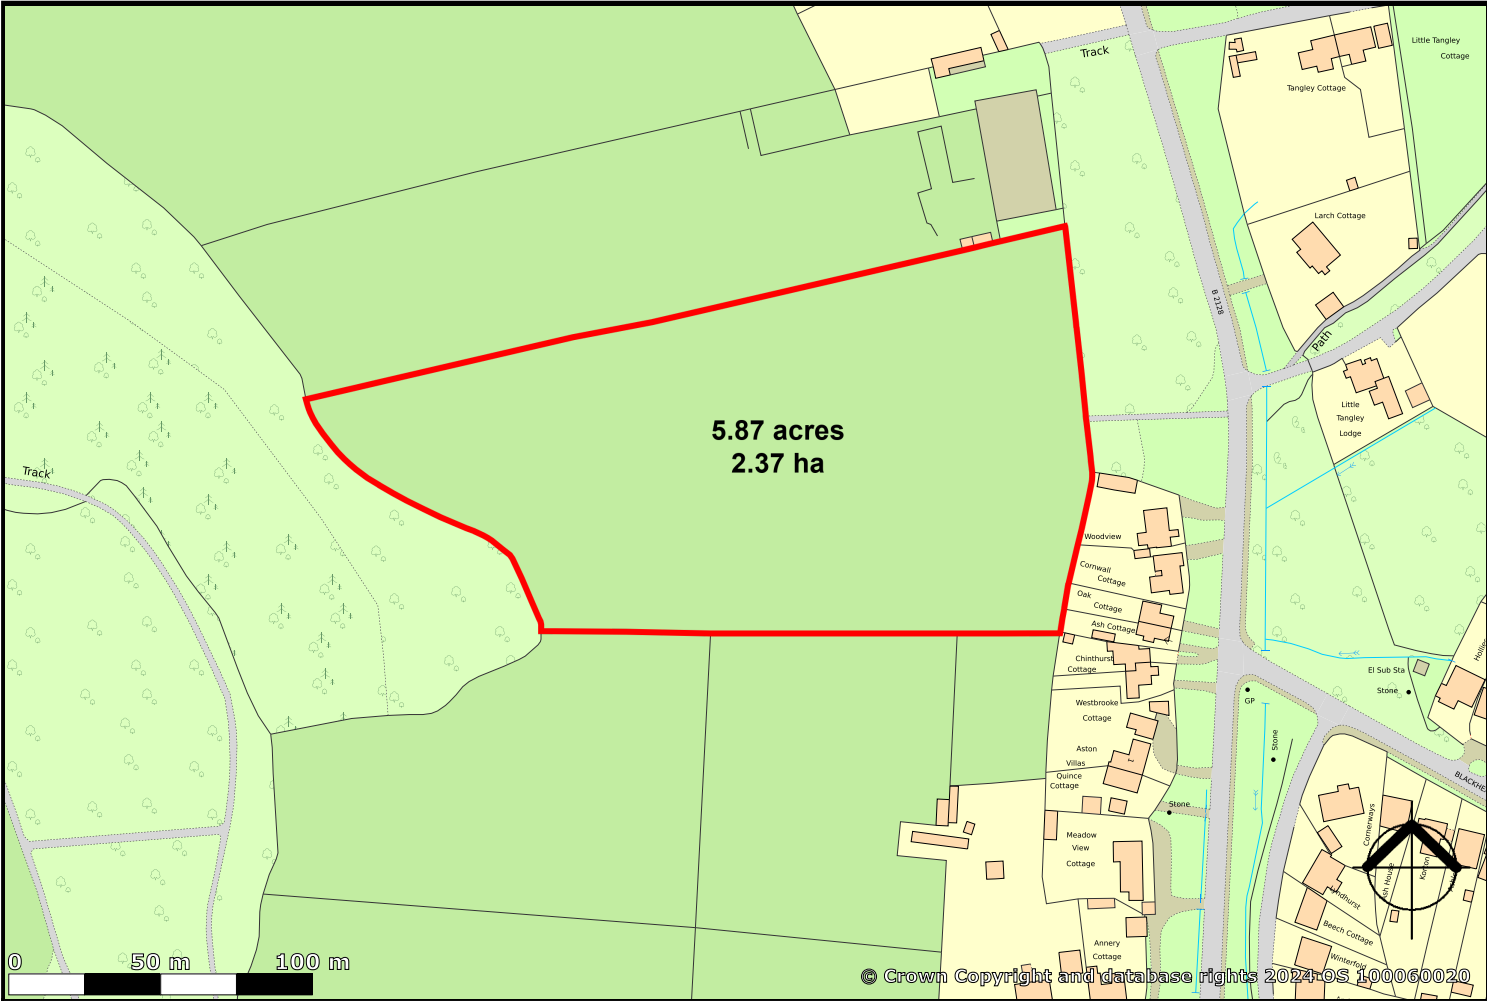

Land off Wonersh Common, Wonersh, Guildford, GU5 0PP

created on edozo

Plotted Scale - 1:2,500

This map is published for convenience of identification only and although believed to be correct, is not guaranteed and it does not form any part of any contract